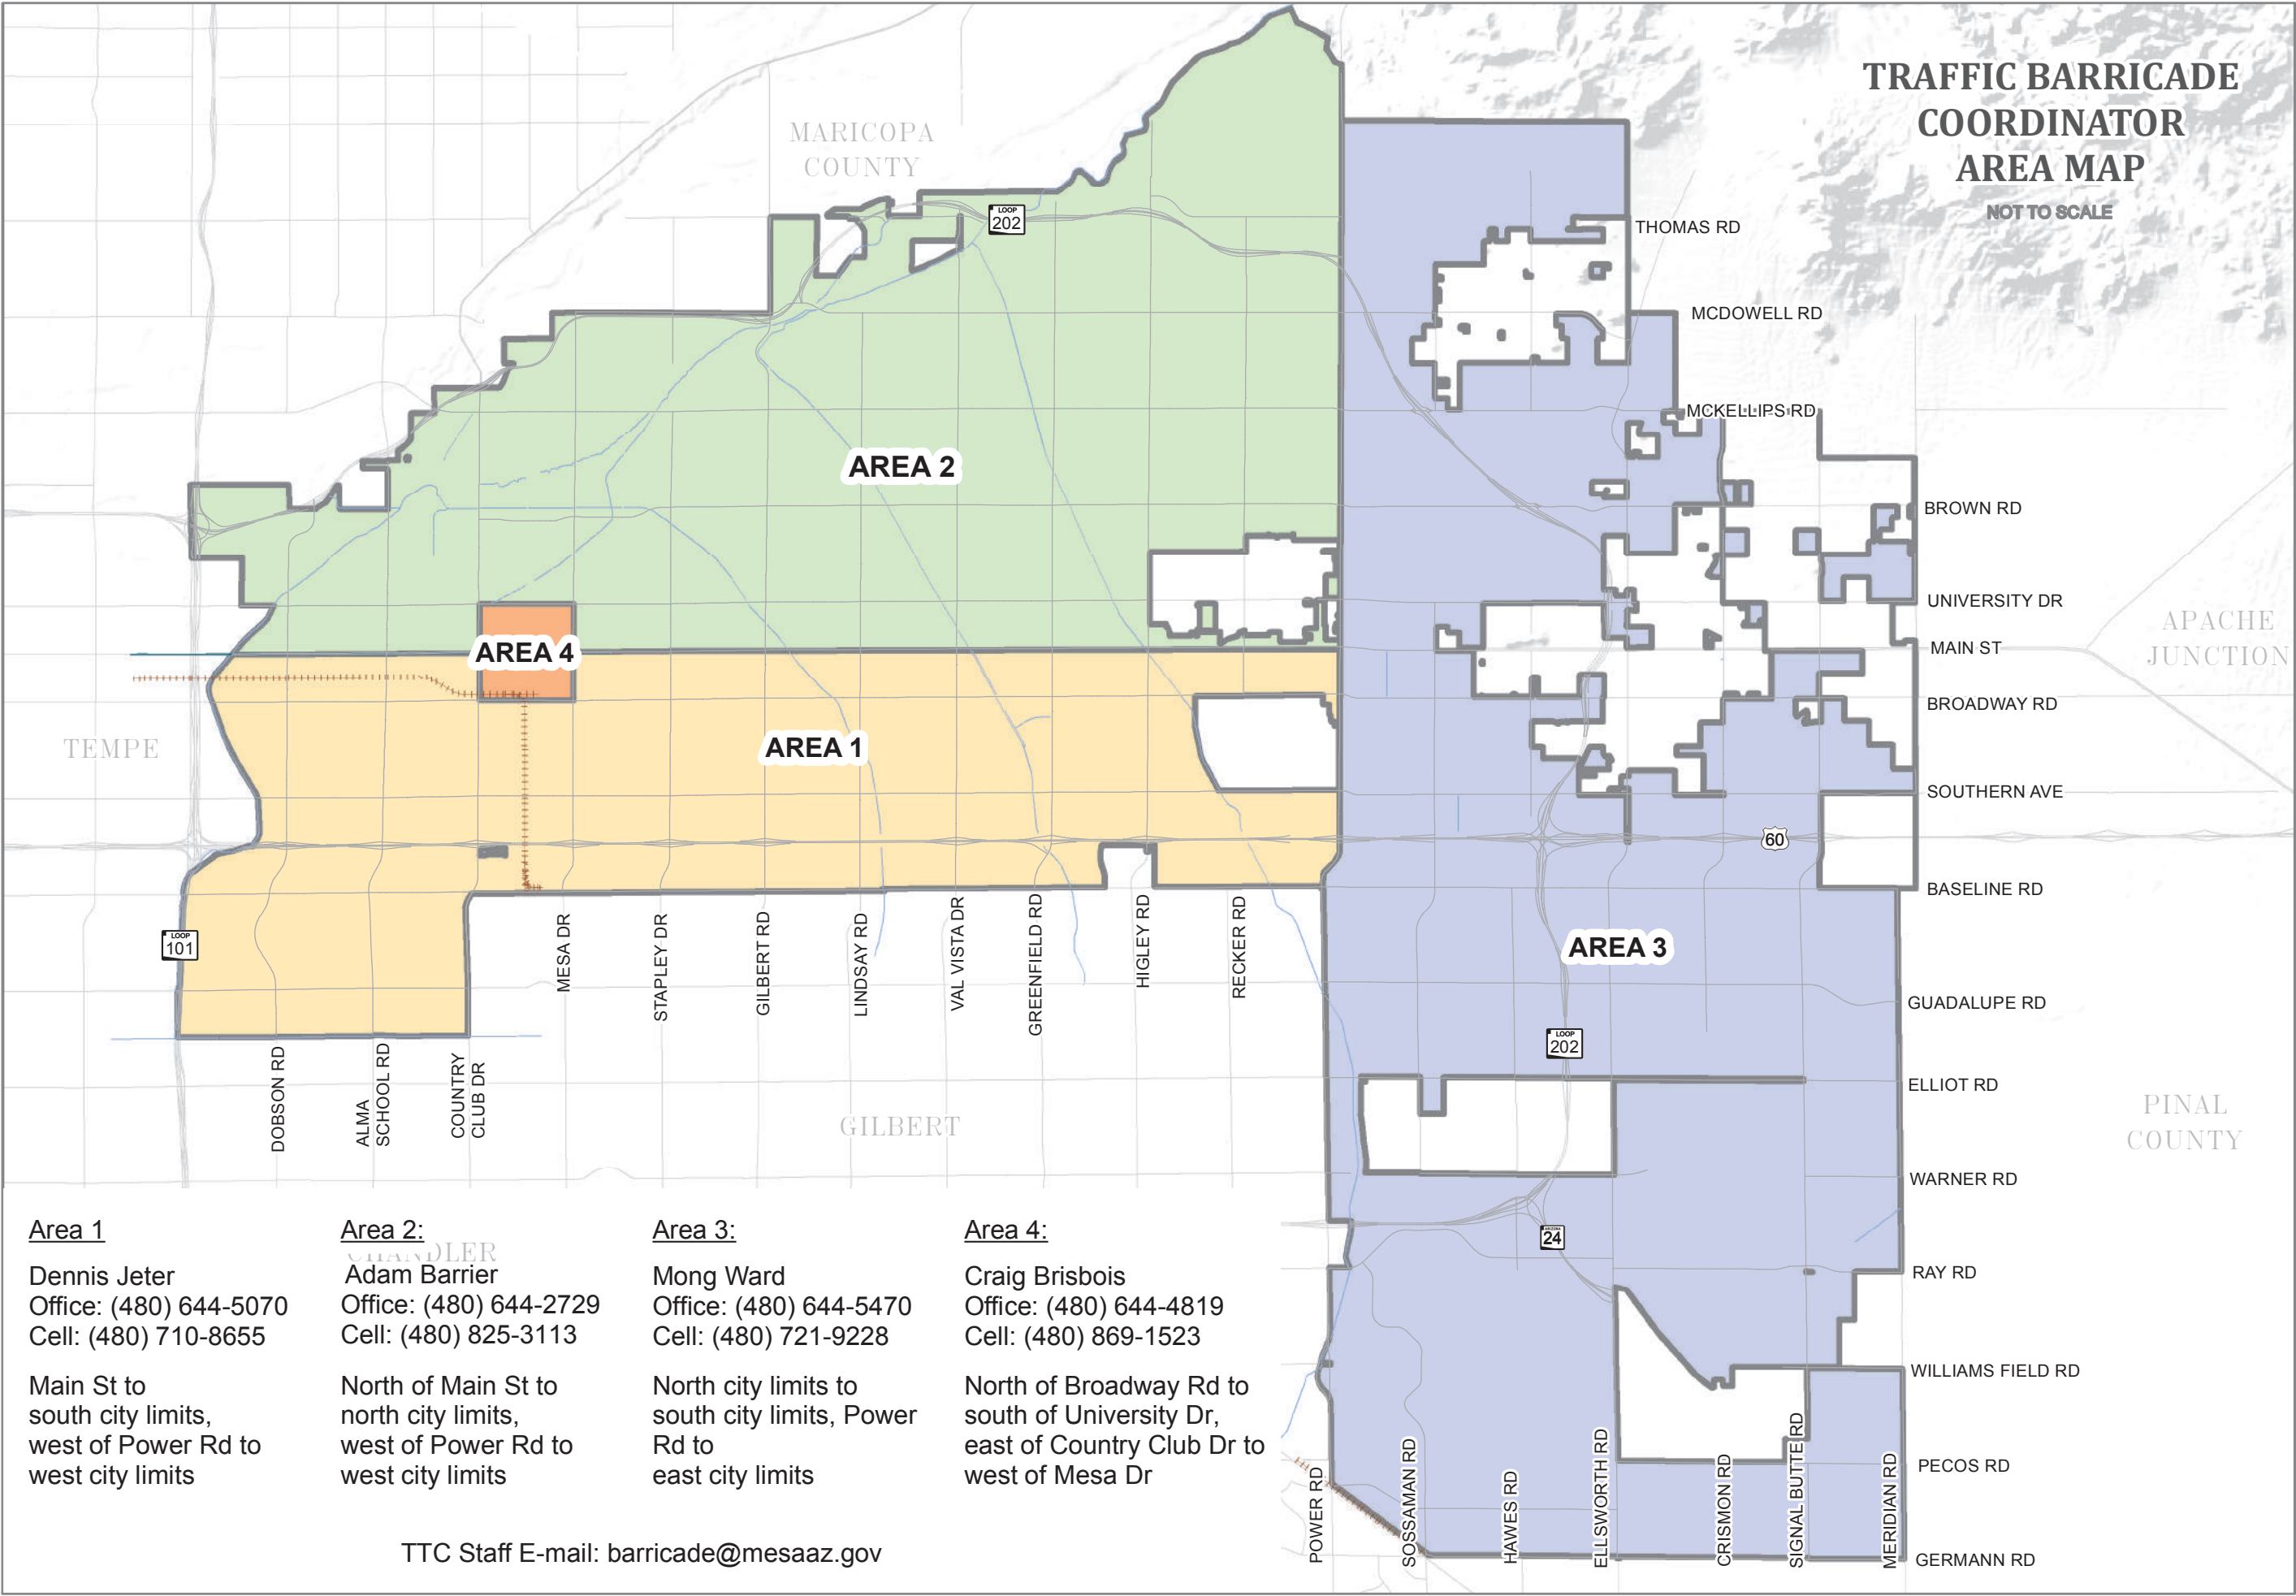

TRAFFIC BARRICADE COORDINATOR AREA MAP

NOT TO SCALE

Area 1
 Dennis Jeter
 Office: (480) 644-5070
 Cell: (480) 710-8655
 Main St to south city limits, west of Power Rd to west city limits

Area 2:
 Adam Barrier
 Office: (480) 644-2729
 Cell: (480) 825-3113
 North of Main St to north city limits, west of Power Rd to west city limits